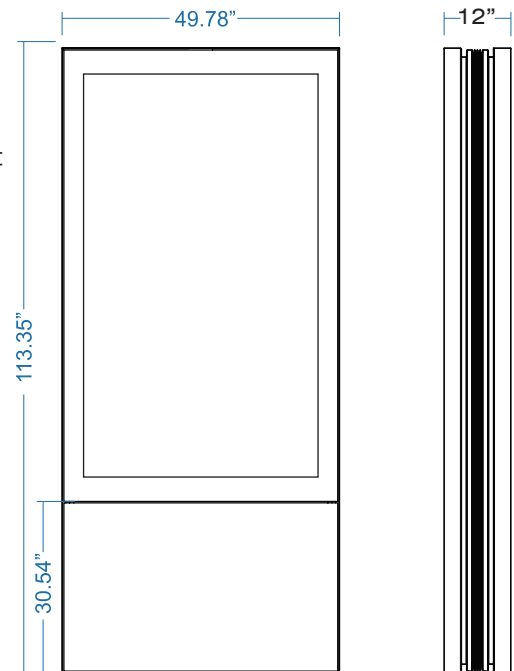

| Y80PDDN Cut Sheet | |
|-------------------|-----------------|
| Manufacturer: | YESCO Las Vegas |
| Project: | |
| Cost: | |
| Need Date: | |

Y80PDDN Indoor 2-Sided Kiosk Display

YESCO's all new LCD ruggedized Kiosk display system utilize an extremely advanced energy efficient design to produce the brightest screen in the world. Our new Y80 is designed to give the advertising market a new face.

Key Features

- 80" Class (80" diagonal)
- Energy Star rated LCD TVs
- Complete System uses only 800 Watts
- Available embedded ruggedized Quad Core processor computer/player with HDMI, DVI, and RGB outputs
- Optional Cradle Point 3G/4G router with direct ethernet connection and 802.11 Wi-Fi capable. Also capable of creating local internet hotpsot.
- Optional Touch Screen
- Optional Audio
- Custom Finishes Available
- Fabricated and Assembled in the USA.

Specifications

| | | | |
|-------------------------|-----------------|---------------------|---|
| Full HD Resolution: | 1920 x 1080 | HDMI®: | 4 |
| Backlight: | Full Array LED | HD Component: | 1 |
| Viewing Angles: | 176° H / 176° V | Composite Video: | 2 |
| Frame/Fine Motion Rate: | 120Hz | Audio Inputs (L/R): | 2 |
| Contrast Ratio: | 10,000,000:1 | RS-232C: | 1 |
| Aspect Ratio: | 16:9 | PC: | 1 |
| USB Input: | 2 | Ethernet Input: | 1 |